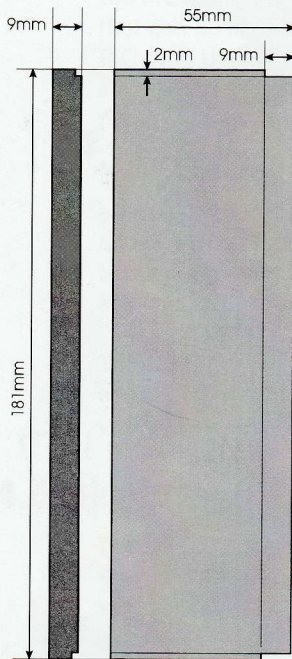

ST ØRKS KLUBBOTT
65mm
x 170mm

7.8"
3.6"
9.2"
MAIN BOARD
170x165

7.8"

15.7 x 65
3418 x 65
x 2