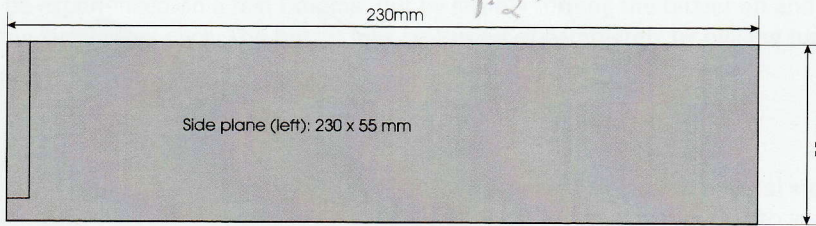

ST ØRKS KLUBBOTT
65mm
x 170mm

7.8"
3.6"
9.2"
MAIN BOARD
170x165

7.8"

15.7 x 65
3418 x 65
x 2