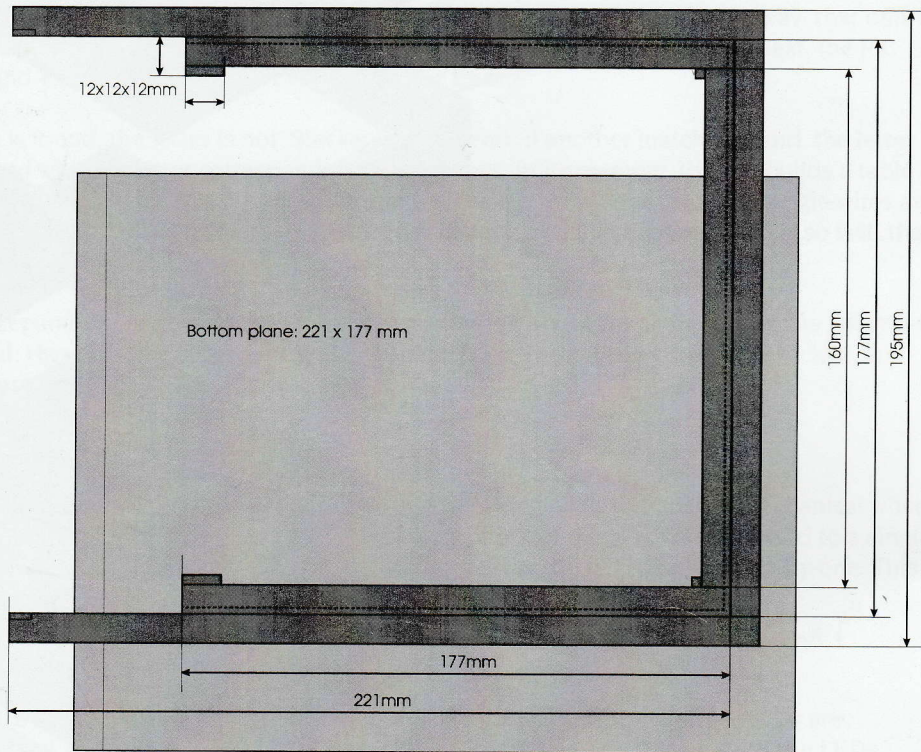

ST ØRKS KLUBBOTT
65mm
x 170mm

7.8"
3.6"
9.2"
MAIN BOARD
170x165

7.8"

15.7 x 65
3418 x 65
x 2