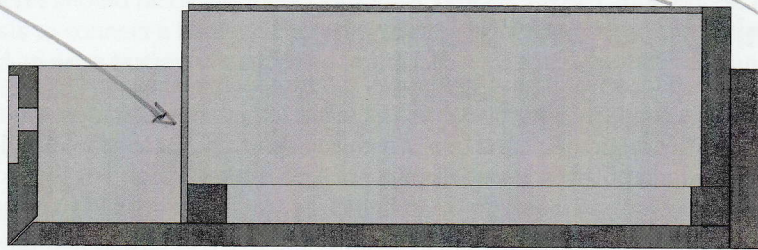

ST ØRKS KLUBBOTT
65mm
x 170mm

7.8"
3.6"
9.2"
MAIN BOARD
170x165

7.8"

15.7 x 65
3418 x 65
x 2